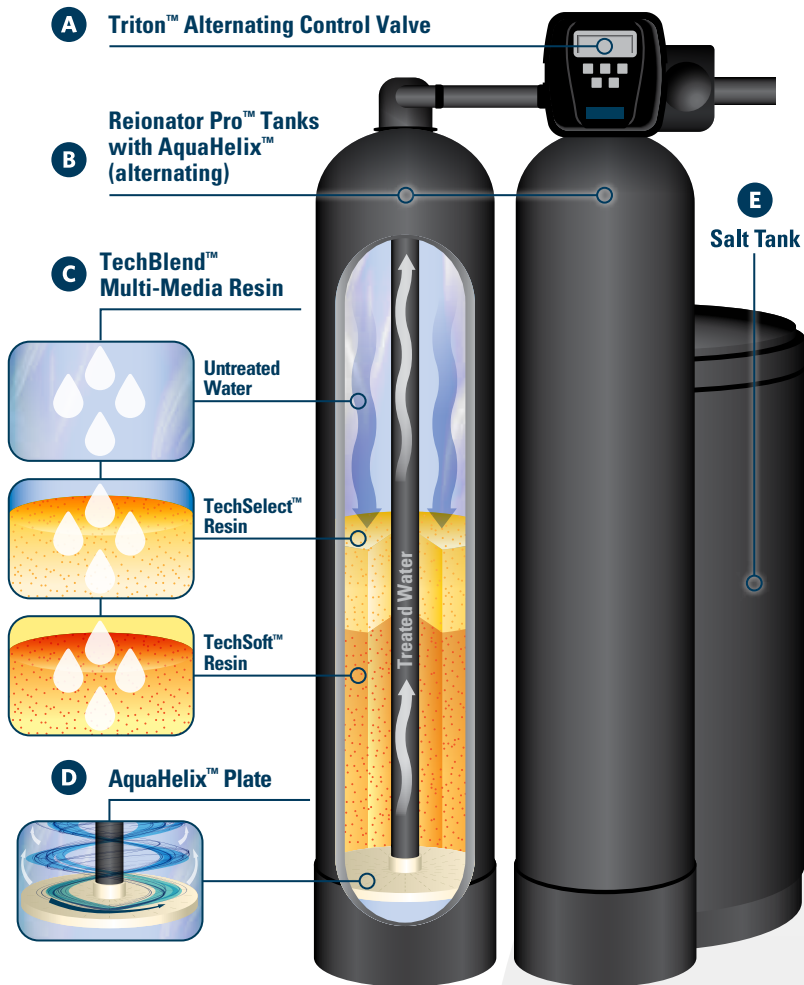

THE SYSTEM

A Triton™ Alternating Control Valve

Our workhorse electronic metered control with high-efficiency programming that anticipates usage, making it 40% more efficient in energy, water and salt conservation. The smart valve alternates which tank is in use based on when each tank needs to be cleaned.

B Composite Tank

Our high-pressure composite tank is built to resist corrosion and high water pressure, providing you with peace of mind.

C Ion-balanced Treatment Technology

This innovative technique allows the Reionator Pro Dual™ to provide you with the best in water softening; addressing hard water, iron*, lead*, sulfates*, nitrates*, and chlorine.

D Embedded AquaHelix™ Plate

This revolutionary technology is designed to provide optimum water flow through the system, effective use of the TechBlend™ media, and incredibly efficient performance for resin cleaning.

E High-capacity Salt Tank

A molded, durable salt tank creates a regeneration salt (brine) solution and includes commercial-grade parts and components like an overflow safety valve to make sure it keeps your system performing at its peak while protecting you and your home.

HOW IT WORKS

1. 1 Untreated water flows through the upper distribution cone where it is prepared to be processed.
2. 2 Positively charged TechSelect™ resin reduces aesthetic chlorine taste and odor while creating a water that feels fantastic.
3. 3 Negatively charged TechSoft™ resin softens water by reducing calcium and magnesium.
4. 4 Filtered water flows effortlessly through the AquaHelix™ plate and is delivered to your home providing better tasting/smelling water, and cleaner laundry, softer skin, easier cleaning, as well as soap, energy, and appliance savings.
5. 5 When the TechBlend™ resin is ready to be cleaned and recharged, the system uses a brine (sodium or potassium) solution in concert with the AquaHelix™ plate to efficiently lift and clean the resin while providing significant salt and water savings due to its revolutionary design. And two tanks means that one tank is always available to provide conditioned water while the other cleans itself.

*Internal data only. Level of reduction has not been verified by IAPMO R&T

SYSTEM FEATURES

- New proprietary AquaHelix™ water distribution technology
- WaterTech Triton water softening smart valve—most efficient and effective on the market
- Long-lasting industrial-grade components that just keep on working
- Multi-resin blend that performs way beyond simple water softening
- Alternating control valve and tanks provide soft water all the time, 24/7

Powered by
AquaHelix™
Better Technology. Better Water.